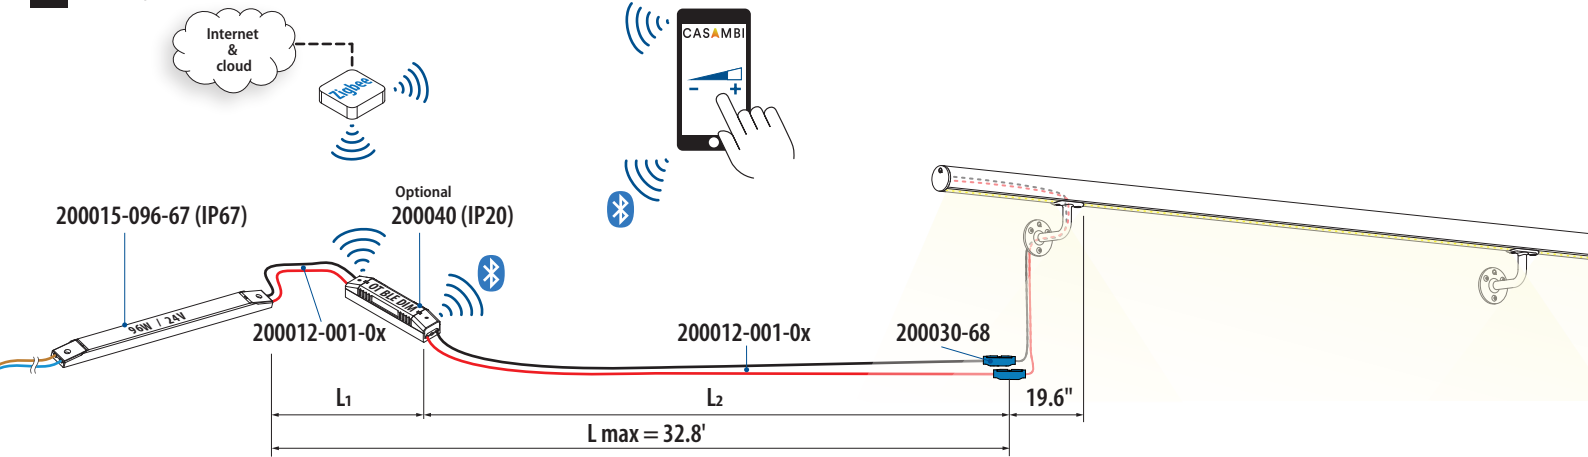

Q-lights Linear Light 24V - Wiring diagram

Minimum wire thickness for guaranteed maximum output (96W)

L = Total cable length (ft)	Cable article number		
	AWG	328ft black	328ft red
0 - 33	18	200012-001-01	200012-001-02

1

Optional: internet / smart home connection

Optional: internet / smart home connection

Wiring for MOD 0040

Single channel

Four channel color

Three channel color

Tunable white