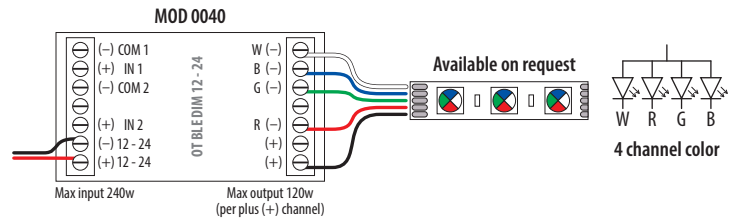

Q-lights Linear Light 24V - Wiring diagram

Minimum wire thickness for guaranteed maximum output (96W)

L = Total cable length (ft)	Cable article number		
	AWG	328ft black	328ft red
0 - 33	18	200012-001-01	200012-001-02

1

Optional: internet / smart home connection

Optional: internet / smart home connection

Wiring for MOD 0040

Single channel

Four channel color

Three channel color

Tunable white