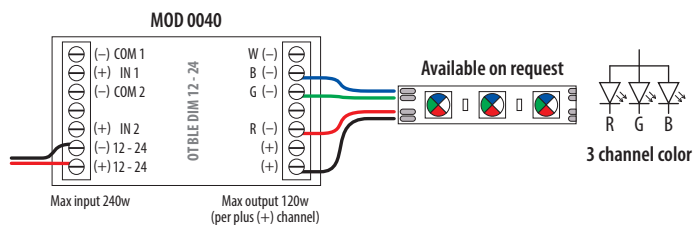

Q-lights Linear Light 24V - Wiring diagram

Minimum wire thickness for guaranteed maximum output (96W)

L = Total cable length (ft)	Cable article number		
	AWG	328ft black	328ft red
0 - 33	18	200012-001-01	200012-001-02

1

Optional: internet / smart home connection

Optional: internet / smart home connection

Wiring for MOD 0040

Single channel

Four channel color

Three channel color

Tunable white