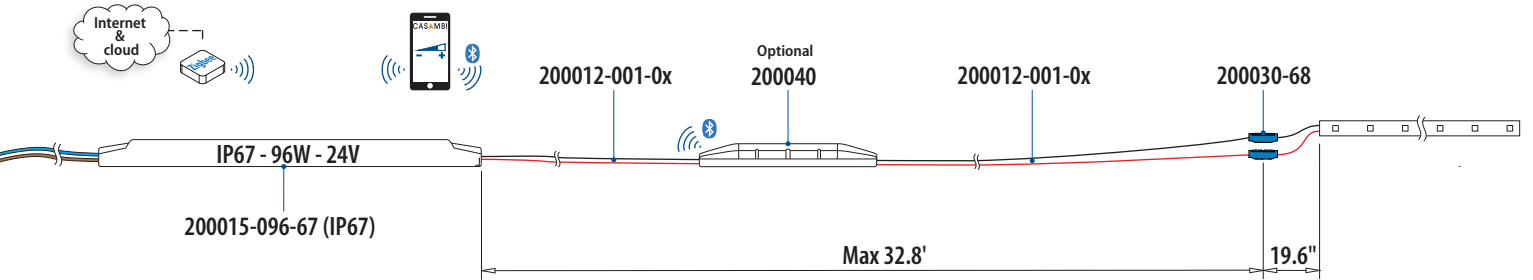

Q-lights Linear Light 24V - Wiring diagram

Minimum wire thickness for guaranteed maximum output (96W)

L = Total cable length (ft)	Cable article number		
	AWG	328ft black	328ft red
0 - 33	18	200012-001-01	200012-001-02

1

Optional: internet / smart home connection

Optional: internet / smart home connection

Wiring for MOD 0040

Single channel

Four channel color

Three channel color

Tunable white