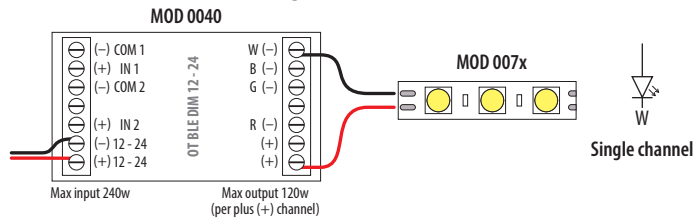

Q-lights Linear Light 24V - Wiring diagram

Minimum wire thickness for guaranteed maximum output (96W)

L = Total cable length (ft)	Cable article number		
	AWG	328ft black	328ft red
0 - 33	18	200012-001-01	200012-001-02

1

Optional: internet / smart home connection

Optional: internet / smart home connection

Wiring for MOD 0040

Single channel

Four channel color

Three channel color

Tunable white